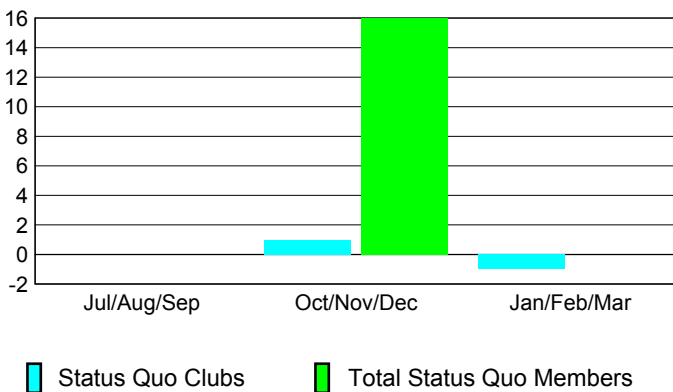

### Clubs 2007-2008

Month	New Club Goal	Actual New Clubs	Actual Dropped Clubs	Gain/Loss of Clubs	Gain/Loss of Clubs
Jul/Aug/Sep	1	0	0	0	0
Oct/Nov/Dec	0	1	0	1	0
Jan/Feb/Mar	0	-1	0	-1	0
<b>Totals</b>	<b>1</b>	<b>0</b>	<b>0</b>	<b>0</b>	<b>0</b>

### Club Results 2008-2009

Goal, New, Dropped, Gain/Loss

### Comparison of Club Gain/Loss

Current Year Compared to the Previous Year

### YTD Status Quo Clubs 2008-2009

Status Quo Clubs Compared to Status Quo Members