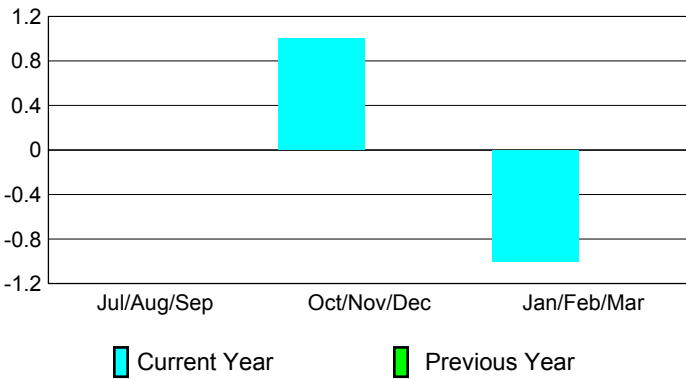

Comparison of Club Gain/Loss

Current Year Compared to the Previous Year