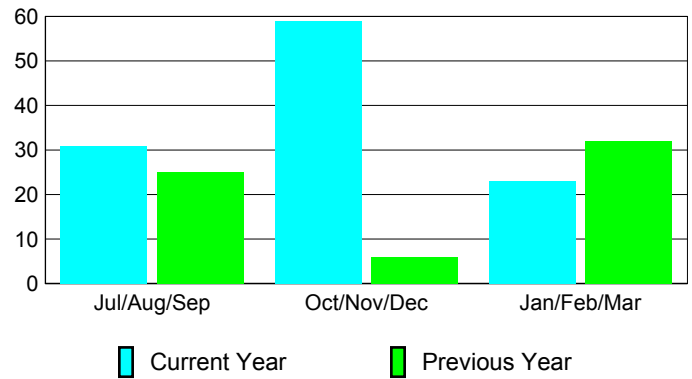

Comparison of Membership Gain/Loss

Current Year Compared to the Previous Year