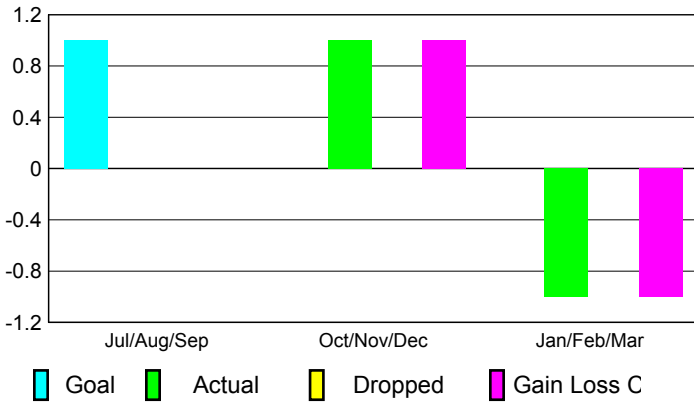

2008-2009 GMT Quarterly Report for District (or Undistricted) **District 355 B3**

GMT: **BYEONG-DEOK KIM**

Location: **REPUBLIC OF KOREA**

GMT CA: **5**

CLUBS

Club Results 2008-2009

Clubs 2007-2008

Month	New Club Goal	Actual New Clubs	Actual Dropped Clubs	Gain/Loss of Clubs	Gain/Loss of Clubs
Jul/Aug/Sep	1	0	0	0	0
Oct/Nov/Dec	0	1	0	1	0
Jan/Feb/Mar	0	-1	0	-1	0
Totals	1	0	0	0	0

Club Results 2008-2009

Goal, New, Dropped, Gain/Loss